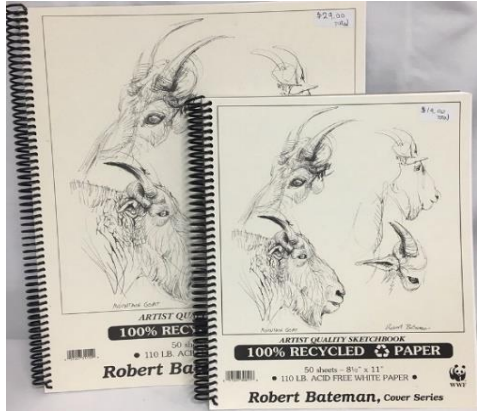

**Sketchbooks, Drawing and Utility Papers**

**Robert Bateman  
Recycled Paper Sketchbooks**

**8.5 x 11: \$19.00 Total**

**Available in:**

8.5 x 11

11 x 14

Thick smooth paper ideal for graphite, coloured pencils, markers, light ink washes and more!

**11 x 14: \$29.00 Total**

**Stonehenge  
Lightweight**

11 x 14

Lightweight Stonehenge paper sketchbook.

**\$35.00 Total**

**Strathmore Vision  
Mixed Media Sketchbooks**

**5.5 x 8.5: \$8.00 Total**

**Available in:**

5.5 x 8.5

7 x 10

9 x 12

Mixed media pads ideal for graphite, pastels, markers, light ink washes.

Customizable cover.

**7 x 10: \$10.00 Total**

**9 x 12: \$14.00 Total**

**Speedball  
Printmaking Paper**