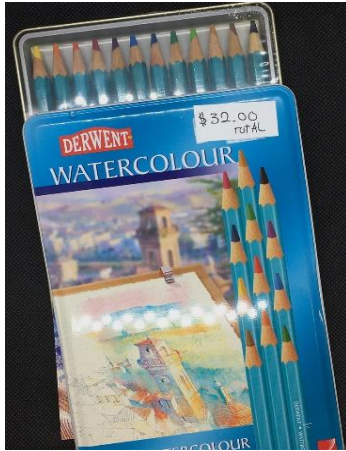

#### Pocket Plus (12 Half-pans) \$30.00 Total

**Includes:** Brush, 1 built in palette,  
1 removable palette, 12 half pans  
(Alizarin Crimson Hue, Burnt Sienna,  
Burnt Umber, Cadmium Red Pale Hue,  
Cadmium Yellow Hue, Cadmium Yellow  
Pale Hue, Chinese White, Cobalt Blue,  
Sap Green, Ultramarine Blue, Viridian Hue)

#### Sketcher's Pocket Box (12 Half-pans) \$32.00 Total

**Includes:** Brush, 1 built in palette,  
1 removable palette, 12 half pans  
(Alizarin Crimson Hue, Burnt Sienna,  
Burnt Umber, Cadmium Red Pale Hue,  
Cadmium Yellow Hue, Cadmium Yellow  
Pale Hue, Chinese White, Phthalo blue,  
Sap Green, Ultramarine Blue, Viridian Hue)

### W&N Cotman Watercolour Pocket Box Refills Half-Pan

Alizarin Crimson	\$3.00
Cadmium Red Pale	\$3.00
Cadmium Yellow Hue	\$3.00
Lemon Yellow	\$3.00
Ultramarine	\$3.00

## Watercolour and Gouache

**Derwent  
Watercolour Pencils**  
12 pack

**\$32.00 Total**

Use with water to create  
beautiful watercolour images.

**Holbein  
Acrylic Gouache**  
12 pack

**\$52.00 Total**

Good for mixed media work, Gouache has  
great covering power, so a little goes  
a long way.